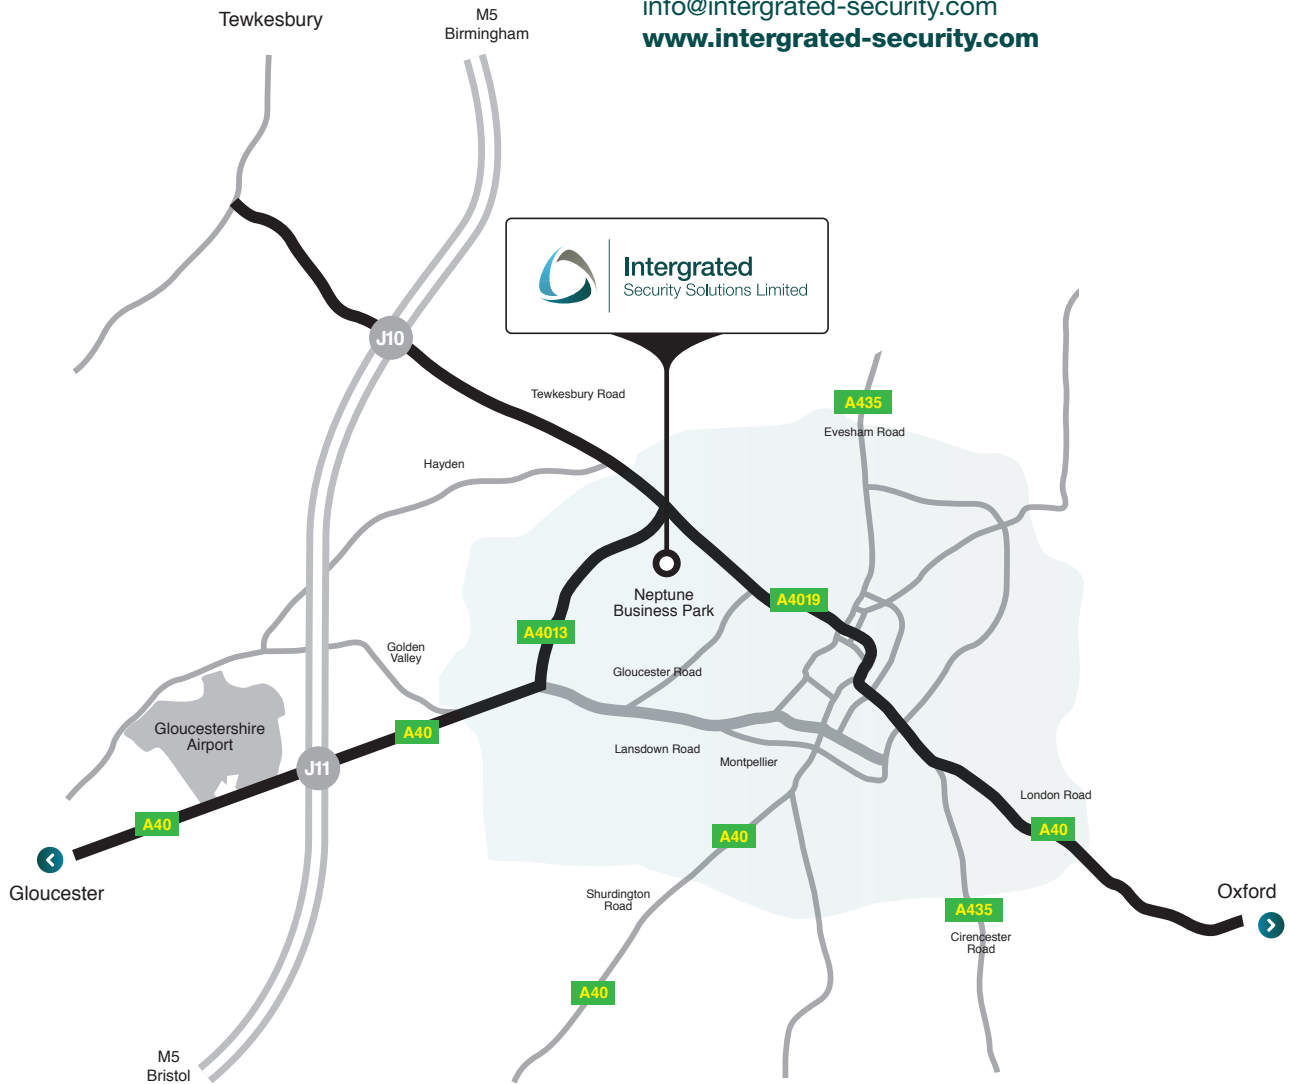

Unit 22 Neptune Business Park
Tewkesbury Road
Cheltenham
Gloucestershire · GL51 9FB

Telephone 01242 699959

info@intergrated-security.com
www.intergrated-security.com

Directions

Travelling North on the M5:

Exit at Junction 11 of the M5 Motorway. At the roundabout take the third exit on the A40 Gloucester Road. At the next roundabout take the third exit continuing along the A40. At the next roundabout take the first exit on the A4013 Princess Elizabeth Way. At the next roundabout take the second exit continuing on the A4013. At the next roundabout take the third exit on to the A4019 Tewkesbury Road. A short distance from the roundabout go over the railway bridge and Neptune Business Park is immediately on the right.

Travelling South on the M5:

Exit at Junction 10 of the M5 Motorway on to the A4019 Tewkesbury Road. At the roundabout take the second exit - continuing on the A4019. A short distance from the roundabout go over the railway bridge and Neptune Business Park is immediately on the right. Near to Tesco and Kwik Fit.